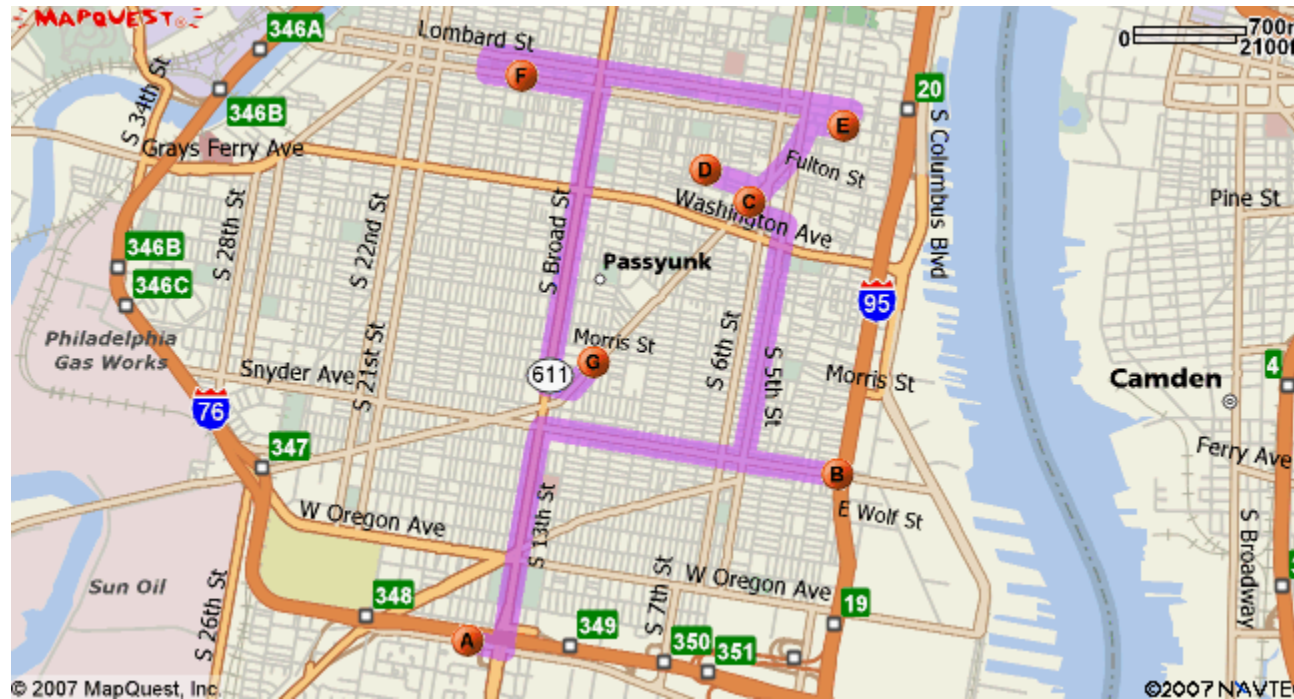

Directions & Map

| Directions | Distance |
|--|------------|
| Celebre Pizzeria to City Pizza | |
| A 1536 Packer Ave , Philadelphia, PA 19145-5407 | |
| 1: Start out going EAST on PACKER AVE toward S SYDENHAM ST. | 0.1 miles |
| 2: Turn LEFT onto S BROAD ST/PA-611 N. | 0.8 miles |
| 3: Turn RIGHT onto SNYDER AVE. | 1.1 miles |
| 4: End At 100 Snyder Ave , Philadelphia, PA 19148-2618 | |
| Estimated Time: 7 minutes Distance: 2.17 miles | |
| City Pizza to Napoli Pizzeria | |
| B 100 Snyder Ave , Philadelphia, PA 19148-2618 | |
| 1: Start out going WEST on SNYDER AVE toward S FRONT ST. | 0.3 miles |
| 2: Turn RIGHT onto S 5TH ST. | 0.9 miles |
| 3: Turn LEFT onto CARPENTER ST. | 0.1 miles |
| 4: Turn RIGHT onto E PASSYUNK AVE. | <0.1 miles |
| 5: End At 944 E Passyunk Ave , Philadelphia, PA 19147-2941 | |
| Estimated Time: 6 minutes Distance: 1.53 miles | |
| Napoli Pizzeria to Lorenzo Pizza | |
| C 944 E Passyunk Ave , Philadelphia, PA 19147-2941 | |
| 1: Start out going NORTHEAST on E PASSYUNK AVE toward MONTROSE ST. | <0.1 miles |
| 2: Turn LEFT onto CHRISTIAN ST. | 0.2 miles |
| 3: End At 900 Christian St , Philadelphia, PA 19147-3808 | |

5: Turn LEFT onto SOUTH ST. 0.1 miles

6: End At **1743 South St**, Philadelphia, PA 19146-1528

Estimated Time: 6 minutes Distance: 1.68 miles

Lazaro's Pizza House to Marra's Restaurant

F 1743 South St, Philadelphia, PA 19146-1528

1: Start out going EAST on SOUTH ST toward S 17TH ST. 0.2 miles

2: Turn RIGHT onto S BROAD ST/PA-611. 1.1 miles

3: Turn LEFT onto MIFFLIN ST. <0.1 miles

4: Turn LEFT onto E PASSYUNK AVE. 0.1 miles

Directions

Distance

5: End At 1734 E Passyunk Ave, Philadelphia, PA 19148-1524

Estimated Time: 6 minutes Distance: 1.70 miles

G 1734 E Passyunk Ave, Philadelphia, PA 19148-1524

Total Estimated Time: 29 minutes Distance: 8.07 miles